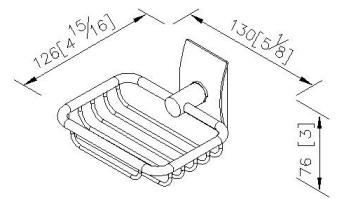

Shower Basket
6899-87-80S1

INTRODUCTION:

The simple curve base has designed with the brushed finish to display the beauty of fashion.

DESCRIPTION:

1. Plastic mounting base with brass core.
2. Stainless Steel basket and faceplate meets SUS 304 standard.
3. Justime finishes resist corrosion and tarnish.
4. Finish meets the standard of ASTM-SC2.
5. The simple design concept could be collocated with diverse space.
6. Stainless steel basket dimension 130*95*27mm.
7. Correctly installed product loading is 5 kgf.
8. Coordinates with other products in 6899 collection.

unit: mm[inch]

Certification:

Fixing Kits:

1. SUS 304 Stainless Steel Screws*2
- Hex Key 2.5mm*1
Plastic Anchors*2

AWARD: