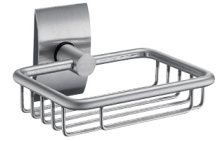

Shower Basket
6899-87-80S1

INTRODUCTION:

The simple curve base has designed with the brushed finish to display the beauty of fashion.

DESCRIPTION:

1. Plastic mounting base with brass core.
2. Stainless Steel basket and faceplate meets SUS 304 standard.
3. Justime finishes resist corrosion and tarnish.
4. Finish meets the standard of ASTM-SC2.
5. The simple design concept could be collocated with diverse space.
6. Stainless steel basket dimension 130*95*27mm.
7. Correctly installed product loading is 5 kgf.
8. Coordinates with other products in 6899 collection.

unit: mm[inch]

Certification:

Fixing Kits:

1. SUS 304 Stainless Steel Screws*2
- Hex Key 2.5mm*1
Plastic Anchors*2

AWARD: