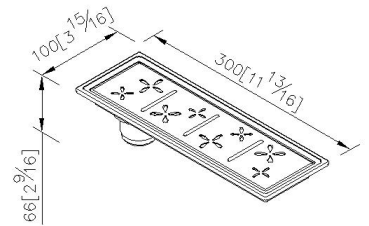

Floor Drain 0305-07-79S1

INTRODUCTION:

In order to meet requirements of the modern customer we designed the Floor Drain which combines functionality and the sense of beauty. The Embedded Floor Drain is a practical product and a piece of interior art at the same time.

DESCRIPTION:

1. Stainless meets SUS304 standard.
2. Premium metal construction for durability.
3. Justime finishes resist corrosion and tarnish.
4. Material of Grid: Stainless Steel SUS304.
5. Drain core could prevent bugs, bad smells, and backflows.