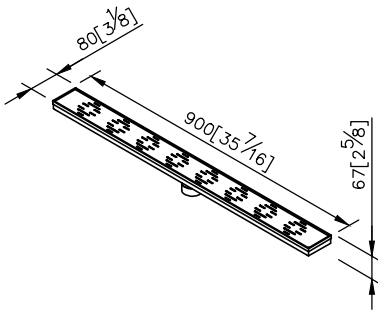

Floor Drain
0305-90-79S1

1. Stainless meets SUS304 standard.
2. Premium metal construction for durability.
3. Justime finishes resist corrosion and tarnish.
4. Material of Grid: Stainless Steel SUS304.
5. Drain core could prevent bugs, bad smells, and backflows.

unit: mm[inch]