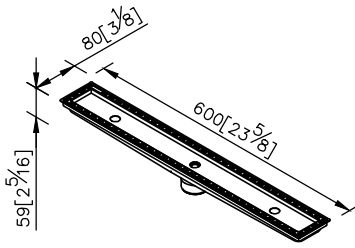

## Embedded Floor Drain

0306-60-79S1

1. Stainless meets SUS304 standard.
2. Premium metal construction for durability.
3. Justime finishes resist corrosion and tarnish.
4. Material of Grid: Stainless Steel SUS304.
5. Drain core could prevent bugs, bad smells, and backflows.

unit: mm[inch]