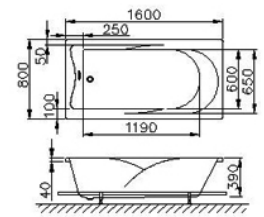

Bathtub
0360-H0-7900

INTRODUCTION:

The simple and generous design increases the fashion style in the bathroom.

DESCRIPTION:

1. Material: Acrylic
2. Size: 1500*700*420mm

unit:mm

Certification:

Fixing Kits: