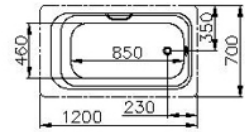

**Bathtub**  
0360-J0-7900

**INTRODUCTION:**

The simple and generous design increases the fashion style in the bathroom.

unit:mm

**DESCRIPTION:**

1. Material: Acrylic
2. Size: 1200\*700\*490mm

**Certification:**