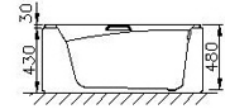

**Bathtub**  
0360-J0-7900

**INTRODUCTION:**

The simple and generous design increases the fashion style in the bathroom.

unit:mm

**DESCRIPTION:**

1. Material: Acrylic
2. Size: 1200\*700\*490mm

**Certification:**