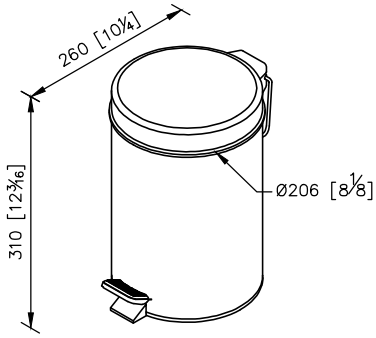

**Garbage Can**  
0806-46-7900

1. Stainless steel body meets SUS304 standard
2. Premium metal construction for durability
3. Justime finishes resist corrosion and tarnish
4. Capacity: 5L
5. Coordinates with other products in any collections

unit: mm[inch]