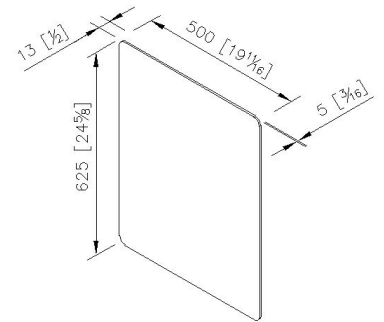

- 1.Mirror size 5*500*625mm.
- 2.Explosion-proof film (made in Germany) over the entire back.
- 3.Coordinates with other products in the same collection.

unit:mm[inch]

Certification:

Fixing Kits:

- 1.N/A

AWARD: