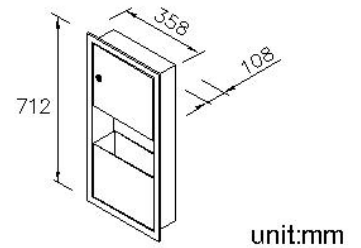

DESCRIPTION:

1. Material: Stainless steel SUS304 with brushed finish.
2. Double panel, warp resistant with full-length piano hinge and tumbler lock keyed.
3. Paper Towel Dispenser Box could make the paper towel be drawn out easily and avoid paper towel falling.
4. Paper Towel Dispenser Box could contain 350 pcs of C-Fold paper towel or 475 pcs of M-Fold paper towel.
5. Waste receptacle insert 2 gal (7.5L)