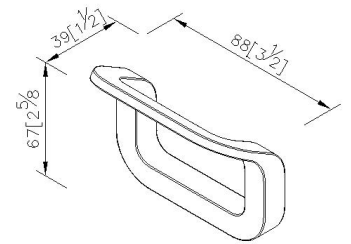

6139-P1-80CW

**INTRODUCTION:**

The simple and generous design increases the fashion style in the room.

**DESCRIPTION:**

1. Material: Zinc.
2. Color: White.
3. Size: 88\*39\*67mm.

unit: mm[inch]

**Certification:**