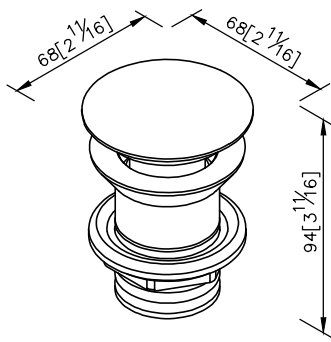

Push-Button Drain
6242-CA-83CP

1. Material of forging body meets JIS 3771 standard.
2. Premium metal construction for durability.
3. Justime finishes resist corrosion and tarnish.
4. Finish meets the standard of ASTM-SC2.

unit: mm[inch]