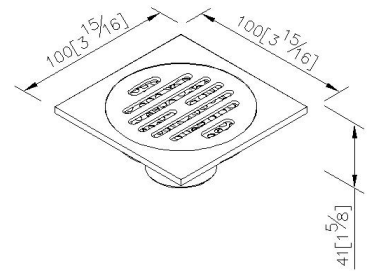

Floor Drain 100\*100mm  
6303-62-80CW

**INTRODUCTION:**

In order to meet requirements of the modern customer we designed the Floor Drain which combines functionality and the sense of beauty. The Embedded Floor Drain is a practical product and a piece of interior art at the same time.

**DESCRIPTION:**

1. Material: Brass
2. Finish meets the standard of ASTM-SC2
3. Material of Grid: Stainless Steel SUS304
4. Fit for GB/T 27710-2011 standard, drainage rate?9.6L/min
5. Drain core could prevent bugs, bad smells, and backflows