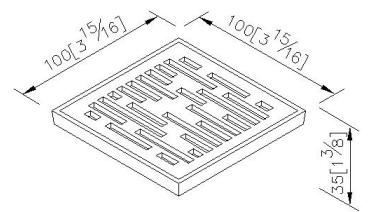

Floor Drain 100*100mm (Thin Version)
6310-10-80MA

INTRODUCTION:

In order to meet requirements of the modern customer we designed the Floor Drain which combines functionality and the sense of beauty. The Embedded Floor Drain is a practical product and a piece of interior art at the same time.

DESCRIPTION:

1. Material: Brass.
2. Material of Grid: Stainless Steel SUS304.
3. Fit for GB/T 27710-2011 standard, drainage rate?9.6L/min.
4. Drain core could prevent bugs, bad smells, and backflows.
5. Material of Drain Core: ABS.