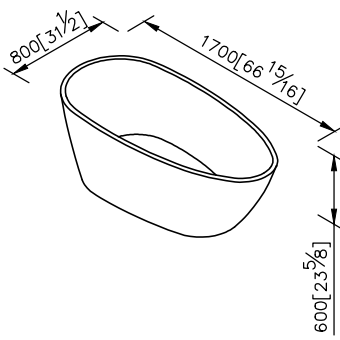

**Bathtub**  
**6360-D7-8700**

- 1.The inner 32 degrees tilt of Mark Artificial Bathtub provides the most comfortable lying posture for users to enjoy a relaxing bath time.
- 2.Capacity: 247L.

unit: mm[inch]