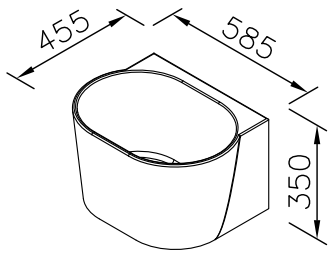

Mop Tub (Artificial Stone)

unit:mm