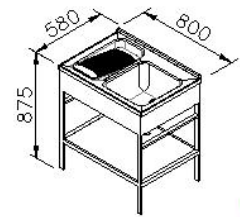

DESCRIPTION:

1. Material: Artificial Stone
2. Size: 800 * 580 * 875mm

unit:mm

Certificaion:

Fixing Kits:

- 1.N/A

AWARD: