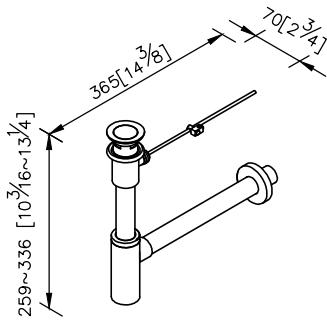

Pop-Up Drain
6502-A1-81CP

1. Brass of forging body meets JIS 3771 standard
2. Premium metal construction for durability
3. Justime finishes resist corrosion and tarnish
4. Finish meets the standard of ASTM-SC2

unit: mm[inch]