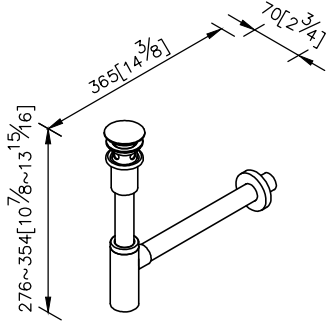

Push-Button Drain
6502-A3-81CP

- 1.Brass of forging body meets JIS 3771 standard.
- 2.Premium metal construction for durability.
- 3.Justime finishes resist corrosion and tarnish.
- 4.Finish meets the standard of ASTM-SC2.
- 5.Material of brass tube meets JIS C2700 standard.

unit: mm[inch]