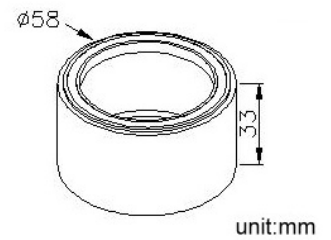

6502-CB-80CP

INTRODUCTION:

The simple and generous design increases the fashion style in the bathroom. It is a washer that helps to screw tight between drain and basin.

DESCRIPTION:

1. O.D: 58
2. Height: 33mm