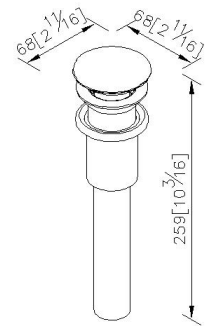

Push-Button Drain 6502-N3-80CP

INTRODUCTION:

Push-Button drain could help you with forgetting putting the traditional style drain. Just need to press the drain slightly and the drain will cover the tube. So that you could avoid the insects from the tube. The hole item is made by brass, it is easy to install and clean.

DESCRIPTION:

- 1.Brass of forging body meets JIS 3771 standard.
- 2.Premium metal construction for durability.
- 3.Justime finishes resist corrosion and tarnish.
- 4.Finish meets the standard of ASTM-SC2.
- 5.Material of brass tube meets JIS C2700 standard.