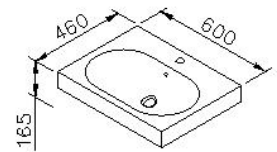

In Countertop Ceramic Basin 6510-F3-8000

INTRODUCTION:

The simple design of the basin on deck set up with our Justime faucet is the necessary in your lavatory space. Ceramic material is easy to clean so it could lighter your cleaning work. The overflow design will avoid the problems of overflowing.

DESCRIPTION:

1. Size: 600*455*170mm

unit:mm

Certificaion:

Fixing Kits:

- 1.

AWARD: