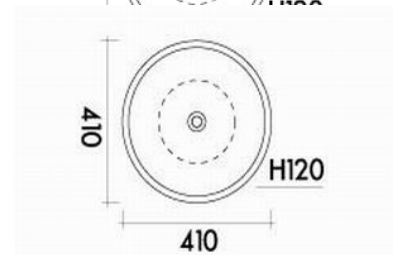

Ceramic Basin
6510-G0-8000

INTRODUCTION:

The simple design of the basin on deck set up with our Justime faucet is the necessary in your lavatory space. Ceramic material is easy to clean so it could lighter your cleaning work.

DESCRIPTION:

1. Volume: 7L
2. Color: White
3. Material: Porcelain
4. Waste: 1-1/2"
5. PS. Round basin on deck for bathroom

Certificaion:

Fixing Kits:

1. N/A

AWARD: