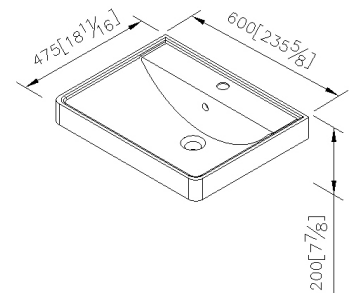

6510-M3-8000

INTRODUCTION:

The simple design of the basin on deck set up with our Justime faucet is the necessary in your lavatory space. Ceramic material is easy to clean so it could lighter your cleaning work. The overflow design will avoid the problems of overflowing.

DESCRIPTION:

1. Size: 600*480*195mm

unit:mm[inch]

Certificaion:

Fixing Kits:

1.N/A

AWARD: