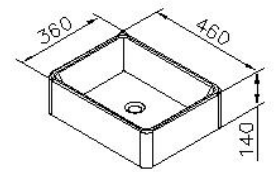

Ceramic Basin
6510-T1-8000

INTRODUCTION:

The simple design of the basin on deck set up with our Justime faucet is the necessary in your lavatory space. Ceramic material is easy to clean so it could lighter your cleaning work.

unit:mm

DESCRIPTION:

1. Size: 470*360*145mm

Certificaion:

Fixing Kits:

1.

AWARD: