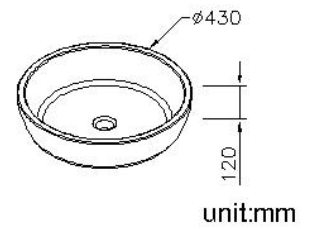

Ceramic Basin
6510-T3-8000

INTRODUCTION:

The simple design of the basin on deck set up with our Justime faucet is the necessary in your lavatory space. Ceramic material is easy to clean so it could lighter your cleaning work.

DESCRIPTION:

1. Size: 430*430*120mm

Certificaion:

Fixing Kits:

1.

AWARD: