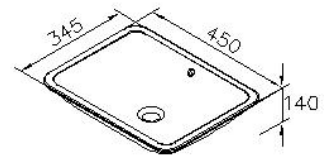

**Under Countertop Ceramic Basin**  
**6510-T9-8000**

**INTRODUCTION:**

The simple design of the basin on deck set up with our Justime faucet is the necessary in your lavatory space. Ceramic material is easy to clean so it could lighter your cleaning work.

unit:mm

**DESCRIPTION:**

1. Size: 450\*345\*140mm

**Certificaion:**

**Fixing Kits:**

1.

**AWARD:**