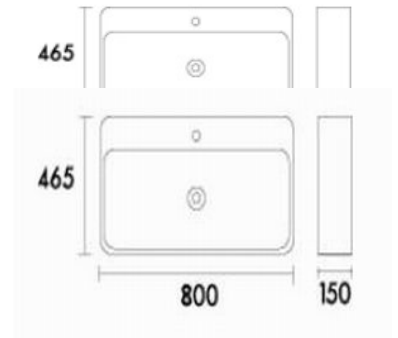

Ceramic Basin 6510-X2-80CP

INTRODUCTION:

Rectangular basin on deck has elegant appearance, inner inclined design helps to drain off the water and avoid the ponding problems. The overflow design let you get rid of the overflowing problems. The edge of the basin is radius so it is safe for all ages.

DESCRIPTION:

1. Size: 465 mm (L) * 800 mm (W) * 130 mm (H)
2. Volume: 13L
3. Color: White
4. Material: Porcelain
5. Single hole for faucet
6. Hole for Faucet drilling: 1-1/4"
7. Overflow: 4/5"
8. Waste: 1-1/2"
9. PS. Rectangular basin on deck