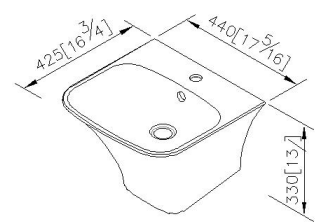

Basin

Wall-Hung Ceramic Basin 6515-F4-8000

INTRODUCTION:

The simple design of the basin on deck set up with our Justime faucet is the necessary in your lavatory space. Ceramic material is easy to clean so it could lighter your cleaning work.

DESCRIPTION:

1. Material of Basin: Ceramic.
2. Size: 440 * 425 * 330mm.
3. Material of holder: Stainless Steel SUS 304.
4. Loading of Bracket: 120 kgf.
5. Single faucet hole.

Certification:

unit: mm[inch]