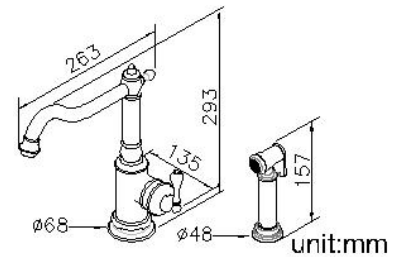

### DESCRIPTION:

- 1.Brass of sand-casting body meets ISO CuZn40Pb standard
- 2.Premium metal construction for durability
- 3.Justime finishes resist corrosion and tarnish
- 4.Finish meets the standard of ASTM-SC2
- 5.Stainless steel braided hose with SANTOPRENE tube (meets NSF approval), can stand 15Kg/cm<sup>2</sup> water pressure and 120° heat
- 6.Aerator with removable flow restrictor (2.2 GPM max.), end-user can take off it for larger water flow if necessary
- 7.The optional check valve and flow restrictor could be added into the sprayer
- 8.Coordinates with other products in Classik collection