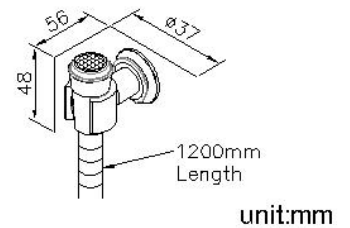

DESCRIPTION:

- 1.Brass of forging body meets JIS 3604 standard.
- 2.Premium metal construction for durability.
- 3.Justime finishes resist corrosion and tarnish.
- 4.Finish meets the standard of ASTM-SC2.
- 5.Coordinates with other products in Classik collection.