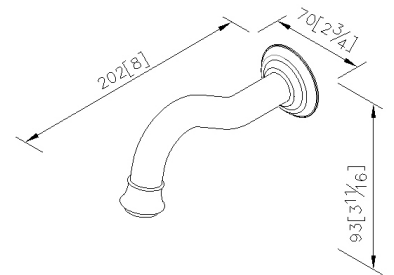

Tub Spout 6703-9W-80CP

INTRODUCTION:

Classik Series Faucets created the classic style across generations with precise design and modern technologies for satisfying the fine art request of present generation.

DESCRIPTION:

- 1.Brass of forging body meets JIS 3771 standard.
- 2.Premium metal construction for durability.
- 3.Justime finishes resist corrosion and tarnish.
- 4.Finish meets the standard of ASTM-SC2.
- 5.The available distance between two centers of wall water-outlet is 122mm to 178mm.
- 6.With R 1/2 to water supply wall outlet.
- 7.Coordinates with other products in Classik collection.