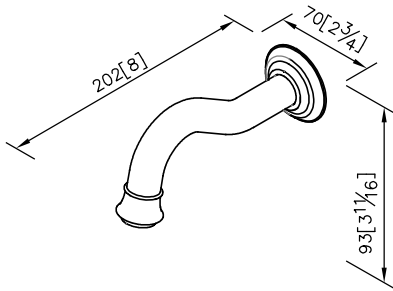

**Tub Spout**  
**6703-9W-80CP**

- 1.Brass of forging body meets JIS 3771 standard
- 2.Premium metal construction for durability
- 3.Justime finishes resist corrosion and tarnish
- 4.Finish meets the standard of ASTM-SC2
- 5.The available distance between two centers of wall water-outlet is 122mm to 178mm
- 6.With R 1/2 to water supply wall outlet
- 7.Coordinates with other products in Classik collection

unit: mm[inch]