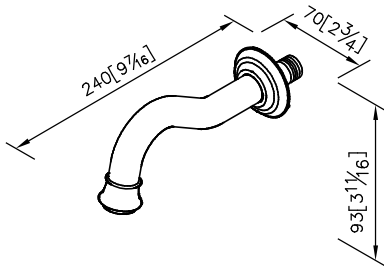

Tub Spout
6703-9W-85CP

- 1.Brass of forging body meets JIS 3771 standard.
- 2.Premium metal construction for durability.
- 3.Justime finishes resist corrosion and tarnish.
- 4.Finish meets the standard of ASTM-SC2.
- 5.The available distance between two centers of wall water-outlet is 122mm to 178mm.
- 6.With R 1/2 to water supply wall outlet
- 7.Coordinates with other products in Classik collection.

unit: mm[inch]