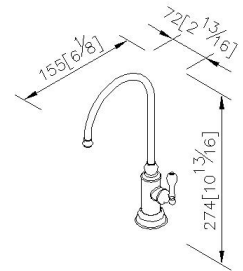

DESCRIPTION:

- 1.Brass of forging body meets JIS 3604 standard.
- 2.Premium metal construction for durability.
- 3.Justime finishes resist corrosion and tarnish.
- 4.Finish meets the standard of ASTM-SC2.
- 5.Water flow rate: over 4920 c.c./per minute(under 50PSI).
- 6.Fitting for all kind of R/O reverse osmosis water drinking systems.
- 7.Coordinates with other products in Ether collection.

unit: mm[inch]

Certification:

R55331

L F

Fixing Kits:

Drinking Tap Fixing Kits 1:(Rubber Gasket*1,Rubber Washer*1,Steel Washer*1,Lock Washer*1,Lock Nut*1,Cone Washer*1,Eyelet*1,Compression Nut*1)

AWARD: