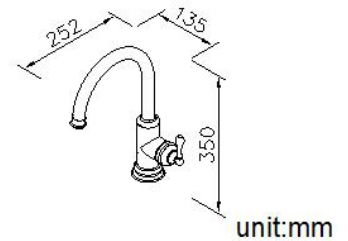

DESCRIPTION:

1. Lead-free brass product.
2. Premium metal construction for durability.
3. Justime finishes resist corrosion and tarnish.
4. Finish meets the standard of ASTM-SC2.
5. Drinking water silicone tube meets FDA standard.
6. Water outlets for tap water and filtered water are separated.
7. Convenient operation using single lever for both tap & filtered water
8. Functional design for prep sinks and island installations due to 360 degrees swivel spout.
9. Can be installed with all kinds of R/O systems.
10. Coordinates with other products in Classik collection.