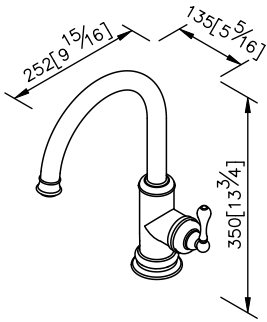

## Kitchen Faucet 6703-GX-80CP

unit: mm[inch]

1. Lead-free brass product.
2. Premium metal construction for durability.
3. Justime finishes resist corrosion and tarnish.
4. Finish meets the standard of ASTM-SC2.
5. Drinking water silicone tube meets FDA standard.
6. Water outlets for tap water and filtered water are separated.
7. Convenient operation using single lever for both tap & filtered water
8. Functional design for prep sinks and island installations due to 360 degrees swivel spout.
9. Can be installed with all kinds of R/O systems.
10. Coordinates with other products in Classik collection.