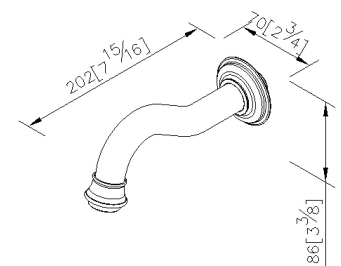

DESCRIPTION:

- 1.Brass of casting body meets ISO CuZn40Pb standard.
- 2.Premium metal construction for durability.
- 3.Justime finishes resist corrosion and tarnish.
- 4.Finish meets the standard of ASTM-SC2.
- 5.Aerator with removable flow restrictor (2.2 GPM max.), end-user can take off it for larger water flow if necessary.
- 6.Coordinates with other products in Classik collection.