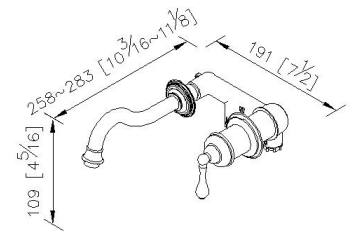

DESCRIPTION:

- 1.Brass of casting body meets ISO CuZn40Pb standard.
- 2.Premium metal construction for durability.
- 3.Justime finishes resist corrosion and tarnish.
- 4.Finish meets the standard of ASTM-SC2.
- 5.Aerator with removable flow restrictor (2.2 GPM max.), end-user can take off it for larger water flow if necessary.
- 6.Coordinates with other products in Classik collection.

unit:mm[inch]

Certification:

Fixing Kits:

- 1.Hex Key2.5mm*1
- Set Screw*1

AWARD: