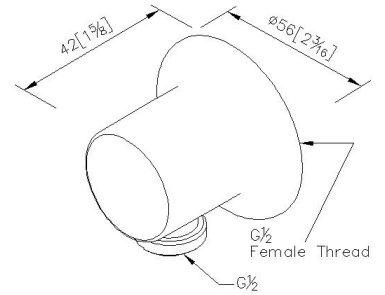

Candle

Supply Elbow 6757-AD-80CP

INTRODUCTION:

This series is a typical cylindrical body design, which shows a balanced and symmetrical beauty. The compact design increase tidy visual in the bathroom. On the handle has the water control system, it can increase more convenience to the consumer.

DESCRIPTION:

- 1.Brass of forging body meets JIS 3771 standard.
- 2.Premium metal construction for durability.
- 3.Justime finishes resist corrosion and tarnish.
- 4.Finish meets the standard of ASTM-SC2.

unit: mm[inch]

Certification:

Fixing Kits:

N/A

AWARD: