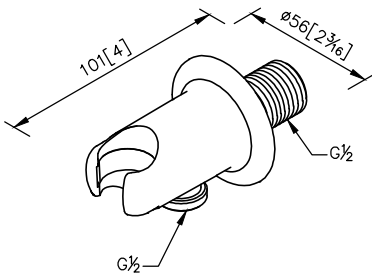

**Hand Shower Holder W/Supply Elbow  
6757-DC-81CP**

- 1.Brass of forging body meets JIS 3771 standard.
- 2.Premium metal construction for durability.
- 3.Justime finishes resist corrosion and tarnish.
- 4.Finish meets the standard of ASTM-SC2.
- 5.Thread: G 1/2.

unit: mm[inch]