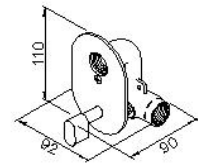

### INTRODUCTION:

Customers need not to assemble a big and space-occupied faucet to adjust the temperature any more; this creative Mixer Valve breaks the rules of your existing thought of how to adjust the temperature. Besides, there is a switch inside the valve, for installing, disassembling and maintaining the faucet more easily.

### DESCRIPTION:

- 1.This mixer valve 1/2" outlet can be fit with bib tap, angle stop, toilet sprayer or hand shower for seasons using.
- 2.With replaceable check valve ( NEOPERL) both behind hot and cold water 1/2" inlet.
- 3.Adjust outlet water temperature by rotate stem handle while in using this mixer valve.