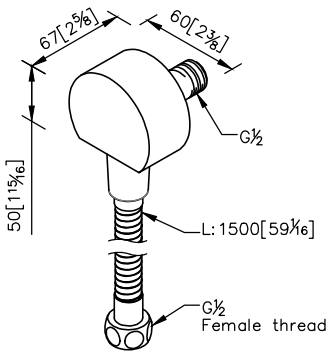

Supply Elbow W/5cm Nipple & 150cm Hose 6759-AD-82CP

- 1.Brass of forging body meets JIS 3771 standard.
- 2.Premium metal construction for durability.
- 3.Justime finishes resist corrosion and tarnish.
- 4.Finish meets the standard of ASTM-SC2.
- 5.Thread: G 1/2.

unit: mm[inch]