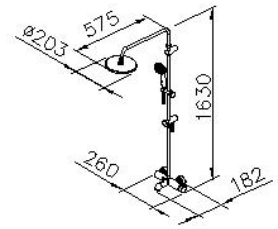

Bath/Rainshower System
6766-BD-80CP

INTRODUCTION:

6766 Sweet series inspired the shape of thumb as main idea of handle to indicate children are always the sweetest responsibility of folks. The round shape of Rainshower System display the beauty of noblesse. Rainshower System provides multiple enjoyment of ease and comfort.

DESCRIPTION:

- 1.Brass of sand-casting body meets ISO CuZn40Pb standard
- 2.Premium metal construction for durability
- 3.Justime finishes resist corrosion and tarnish
- 4.Finish meets the standard of ASTM-SC2
- 5.The faucet should be used at the water pressure from 1 to 4 kg/cm²
- 6.Elastic shower hose can be extended from 1.5 meter to 2 meter
- 7.Adjustable angle of the hand-shower bracket
- 8.The available distance between two centers of wall water-outlet is 122mm to 178mm
- 9.The swiveling shower arm could be adjusted for the different spray position within available range