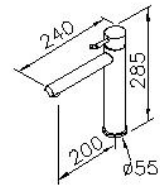

DESCRIPTION:

- 1.The special bending designed let consumers can easily turn on the handle.
- 2.Swiveling spout has passed up to 50,000 turns test. It can be adjusted by user.
- 3.Handle can be moved up to 25° to adjust water flow from closed position, hot and cold water control by swinging handle 45°.
- 4.Ceramic valve with KOREA ceramic disc.
- 5.Stainless steel braided hose with M10 x 1.0mm (Male thread connect to faucet body) and 1/2"-14NPSM (Female thread connect to water supply system).
- 6.Brass with Chrome plated meets ASTM-SC2 standard.
- 7.Casting material meets ISO CuZn40Pb Standard.
- 8.Handle material meets JIS 3771 Standard.