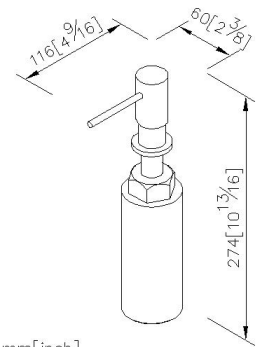

Still One

Countertop Soap Dispenser 6771-26-80CP

INTRODUCTION:

The designed concept used brief lines and a simple model to integrate the practicality and elegance with the concise design style. The concise design style not only brings comfortable enjoyment but also increase elegant savor for bathroom.

DESCRIPTION:

1. Chrome plated Brass meets ASTM-SC2 standards.
2. Capacity is 360ml
3. Dispenser can be fixed on the same direction, it fit for public space.
4. Stainless steel ball is included in the dispenser, it pass 25,000 pressing test to prove used frequency.