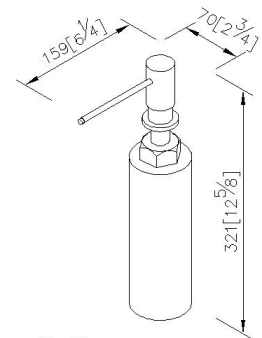

Still One

Countertop Soap Dispenser 6771-27-80CP

INTRODUCTION:

The designed concept used brief lines and a simple model to integrate the practicality and elegance with the concise design style. The concise design style not only brings comfortable enjoyment but also increase elegant savor for bathroom.

DESCRIPTION:

- 1.Brass with chrome plated(JIS3604)
- 2.Meet the SC2 standards of ASTM.
- 3.Capacity: 730ml
- 4.1.5cc for each dispense.
- 5.There is the theft proof function for pump head.

unit: mm[inch]