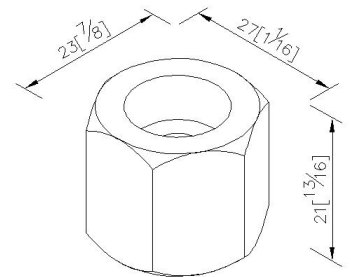

Still One

Connector 6771-W7-80CR

INTRODUCTION:

The simply shaped and perfect function. Inspired by the main design conception of "Less is More" Still One used brief lines and a simple model to integrate the practicality and elegance with the concise design style. It also fits for the general kitchen arrangement- small and saving space.

DESCRIPTION:

Hose Connector M15*1.0*1/2

unit: mm[inch]

Certification:

Fixing Kits:

1.N/A

AWARD: