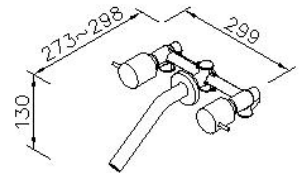

Two-Handle Wall-Mounted Basin Faucet 6777-92-81MA

INTRODUCTION:

Seed is fountainhead of creation, and each lucky budding seed is the symbol of hope and happiness. Spout of "Lucky 7" is like growing stalk to present various styles as creative ideas of designer.

Stick handle is like roots of plant. It has been designed to be operated freely by lever principle even as washing hands with soap.

Spout could be adjusted upward or downward for suiting the basins and create more space for users and it's like growing stalk could present the various style for different conditions.

DESCRIPTION:

- 1.The mixing valve could be installed in the cemented and wood wall.
- 2.Ceramic valve with CERAMTEC ceramic disc / (Germany)
- 3.Spout material meets JIS C2700 Standard.
- 4.Hot Forged brass body and handles,JIS 3771 Standard material.

unit:mm

Certification:

Fixing Kits:

- 1.Hex Key 2.5mm*1
- Key Tool*1

AWARD:

GOOD DESIGN
AWARD 2017
2017年度グッドデザイン賞