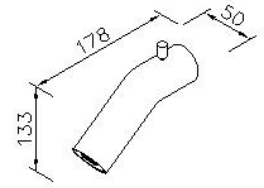

#### DESCRIPTION:

- 1.The mixing valve could be installed in the cemented and wood wall.
- 2.Brass of forging body meets JIS 3771 standard.
- 3.Easy-pull diverter for changing water stream flow.
- 4.Coordinates with other products in LUCKY 7 Collection.

unit:mm