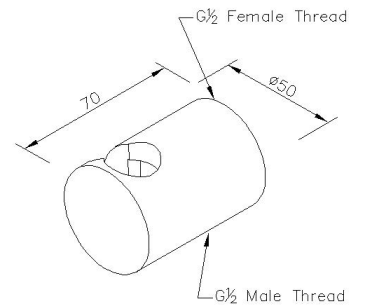

Lucky 7

Hand Shower Holder W/Supply Elbow 6777-DC-80S1

INTRODUCTION:

Seed is fountainhead of creation, and each lucky budding seed is the symbol of hope and happiness. Spout of "Lucky 7" is like growing stalk to present various styles as creative ideas of designer.

DESCRIPTION:

1. Material of holder: Stainless Steel SUS 304.
2. Surface with brushed finish.
3. G1/2 inlet.
4. G1/2 outlet.

unit:mm[inch]

Certification:

Fixing Kits:

1. N/A

AWARD: